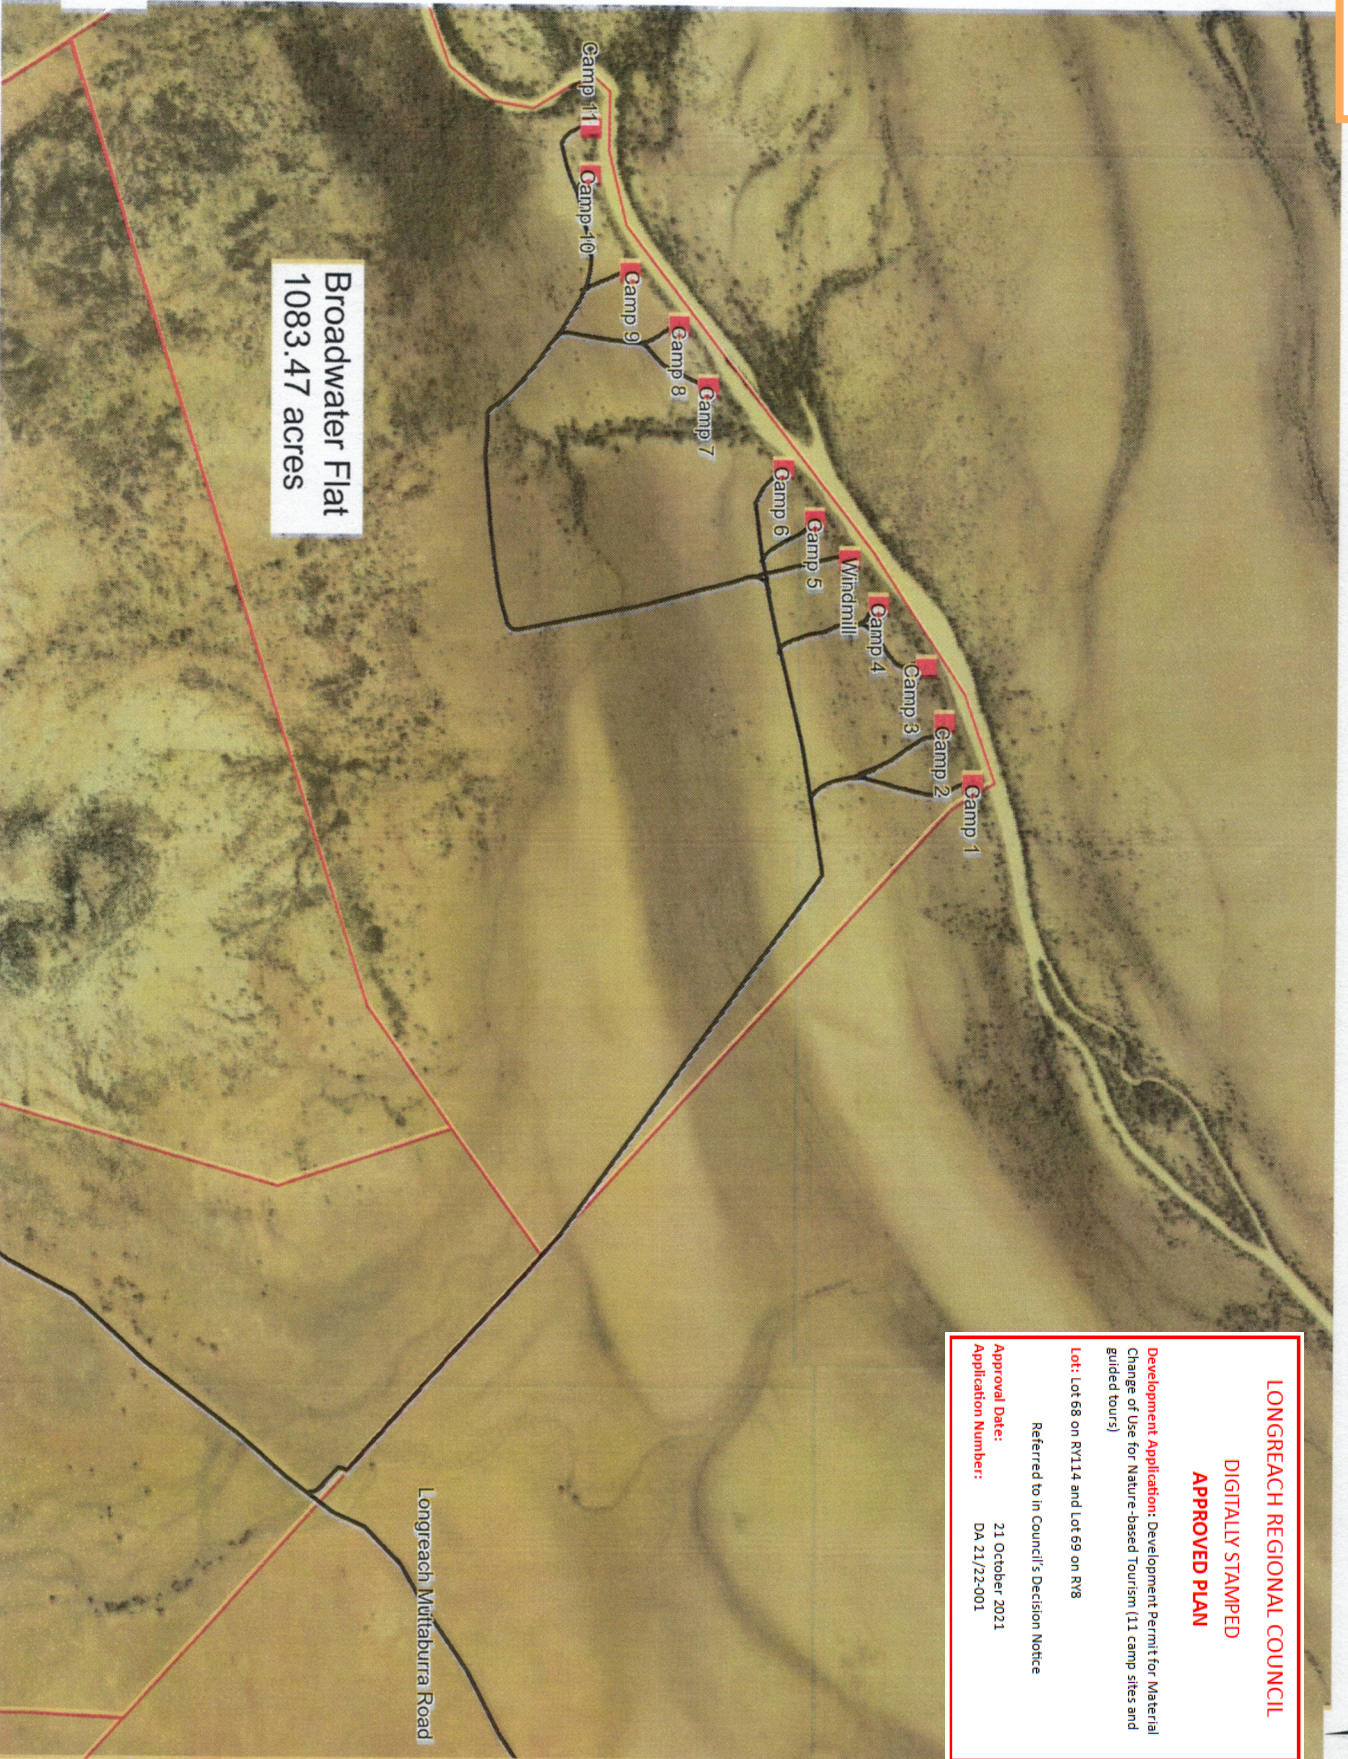

# Goodberry Site Plan

March 2021

- Camping Sites
- Sites
- Camping Tracks
- Tracks
- Goodberry Paddocks
- Fences
- QLD Imagery

Broadwater Flat  
1083.47 acres

**LONGREACH REGIONAL COUNCIL**  
**DIGITALLY STAMPED**  
**APPROVED PLAN**

Development Application: Development Permit for Material Change of Use for Nature-based Tourism (11 camp sites and guided tours)  
Lot: Lot 68 on RY114 and Lot 69 on RV8  
Referred to in Council's Decision Notice

Approval Date: 21 October 2021  
Application Number: DA 21/22-001

- Goodberry Blocks
- Camping Sites
- Sites
- Camping Tracks
- Tracks
- Goodberry Boundary
- Bimbah bore drain
- Bimbah Paddocks

2.5 km

LONGREACH REGIONAL COUNCIL

DIGITALLY STAMPED  
**APPROVED PLAN**

Development Application: Development Permit for Material Change of Use for Nature-based Tourism (11 camp sites and guided tours)

Lot: Lot 68 on RV114 and Lot 69 on RV8