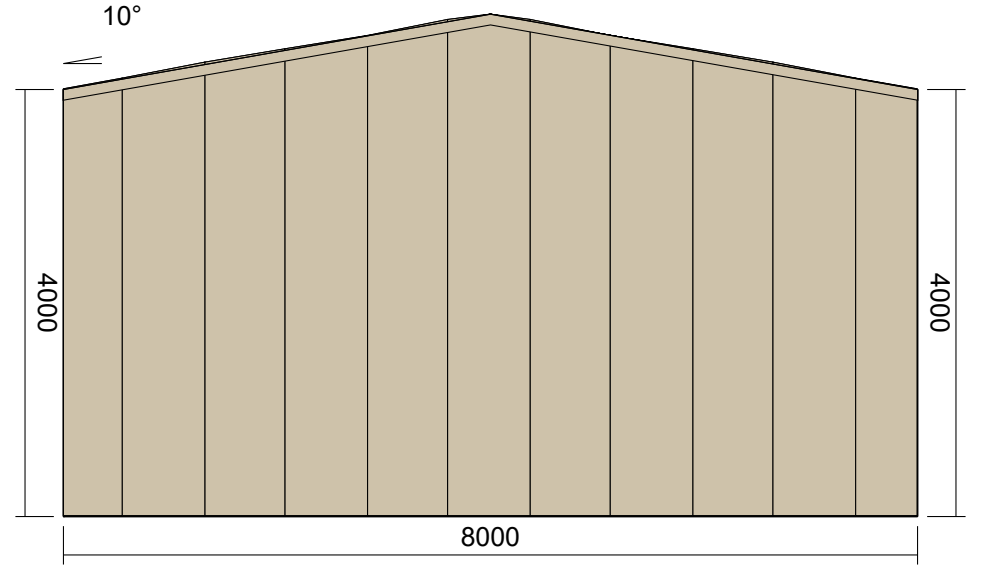

Total Sheds

Elevations

Client: DMT Sheds

Site Address: , Iisford QLD, 4731

Building Type: Shed

Quote#: ZTOT1488