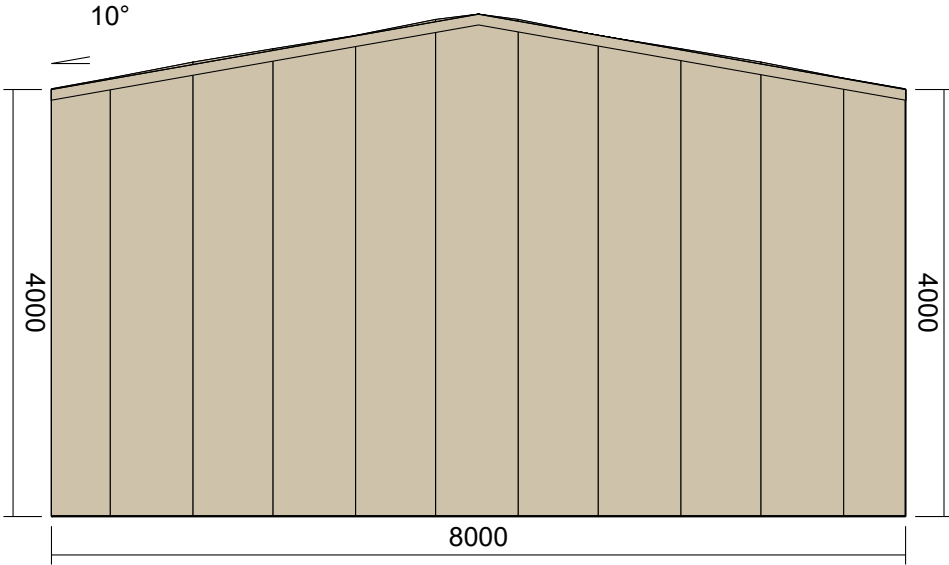

Total Sheds

Elevations

Client: DMT Sheds

Site Address: , Iisford QLD, 4731

Building Type: Shed

Quote#: ZTOT1488