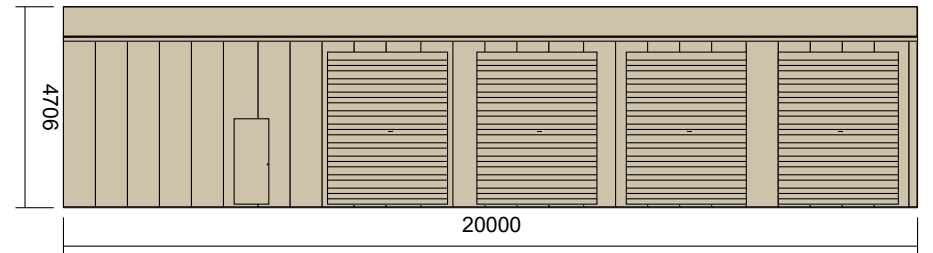

Total Sheds

Elevations

Client: DMT Sheds

Site Address: , Iisford QLD, 4731

Building Type: Shed

Quote#: ZTOT1488