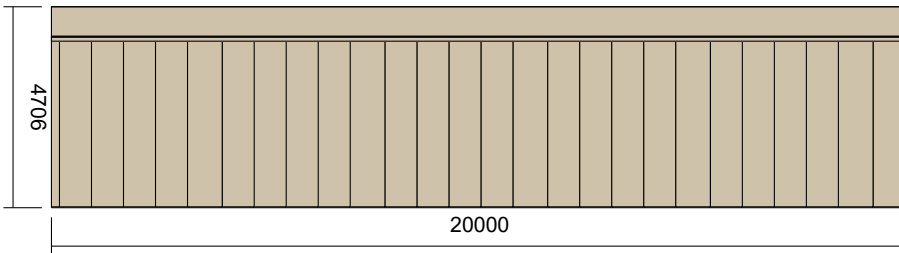

Total Sheds

Elevations

Client: DMT Sheds

Site Address: , Iisford QLD, 4731

Building Type: Shed

Quote#: ZTOT1488